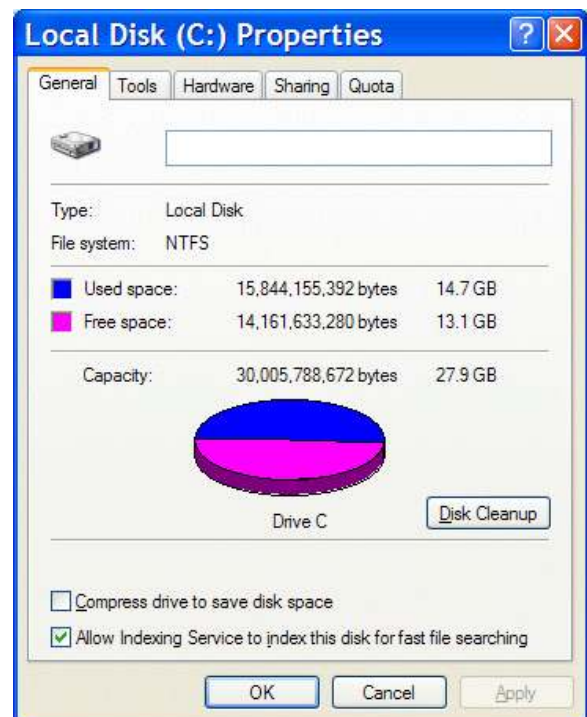

Windows XP SPACE AVAILABLE

© Darry D Eggleston, 813.677.2871, DarryD@darryd.com

Sometimes you want to know how much hard drive space remains on your PC. Here's how to do that in Windows XP.

1. Click on Start > Control Panel (**Figure 1**).

Figure 1

Figure 2

2. Open

properties (**Figure 2**):

- ① RIGHT-click on the drive.
- ② Left-click on "Properties."

3. The used and free space is described and shown (**Figure 3**).

Figure 3