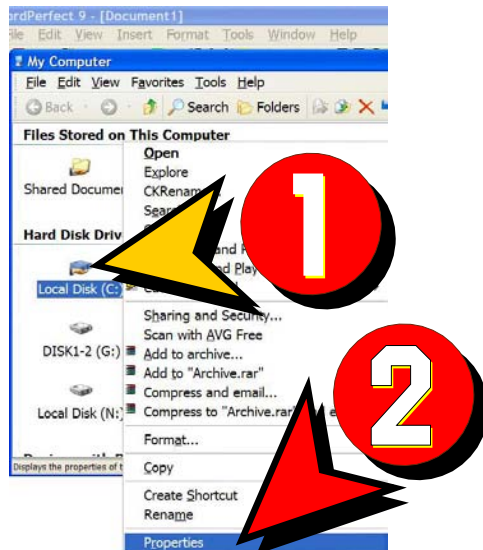

Figure 1

Figure 2

2. Open

properties (**Figure 2**):

- ① RIGHT-click on the drive.
- ② Left-click on "Properties."

3. The used and free space is described and shown (**Figure 3**).

Figure 3