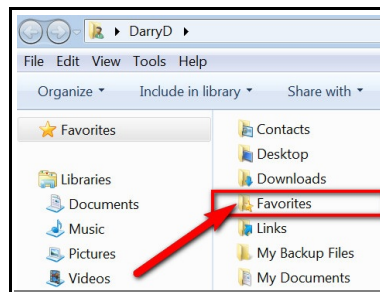

Windows 7 FAVORITES FOUND

© Darry D Eggleston¹

If you've marked Favorites in Internet Explorer, it is easier to manage them, if you'll place them into folders. Here's how to navigate to your Favorites.

1. Select Start Your Name (**Figure 1**).
2. Double-Click on Favorites in right pane (**Figure 2**).
3. The Favorites are listed in the **right** pane (**Figure 3**). While mine are combined into folders, your Favorites probably will be listed individually.

Figure 2

¹ Permission for reproduction in whole or in part is granted to groups and organizations for internal, non-profit use provided credit is given to the author along with the copyright notice: Article reprinted with permission. Copyright © 2011 Darry D Eggleston, <http://DarryD.com>.