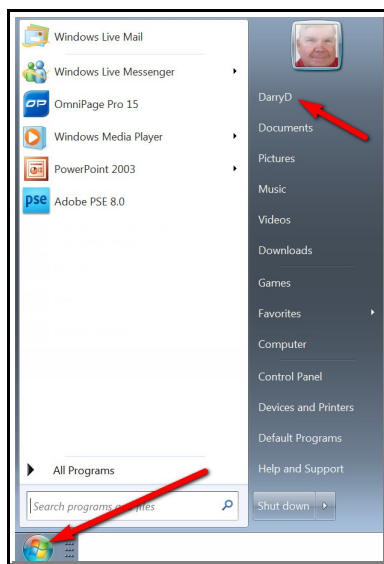

1. Select Start Your Name (**Figure 1**).
2. Double-Click on Favorites in right pane (**Figure 2**).
3. The Favorites are listed in the **right** pane (**Figure 3**). While mine are combined into folders, your Favorites probably will be listed individually.