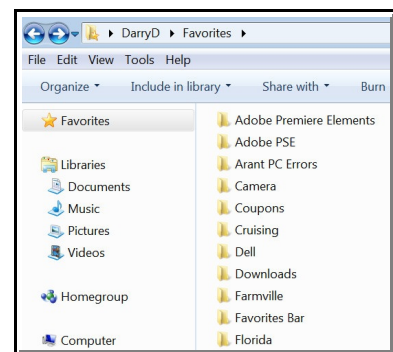

Figure 3

¹ Permission for reproduction in whole or in part is granted to groups and organizations for internal, non-profit use provided credit is given to the author along with the copyright notice: Article reprinted with permission. Copyright © 2011 Darry D Eggleston, <http://DarryD.com>.