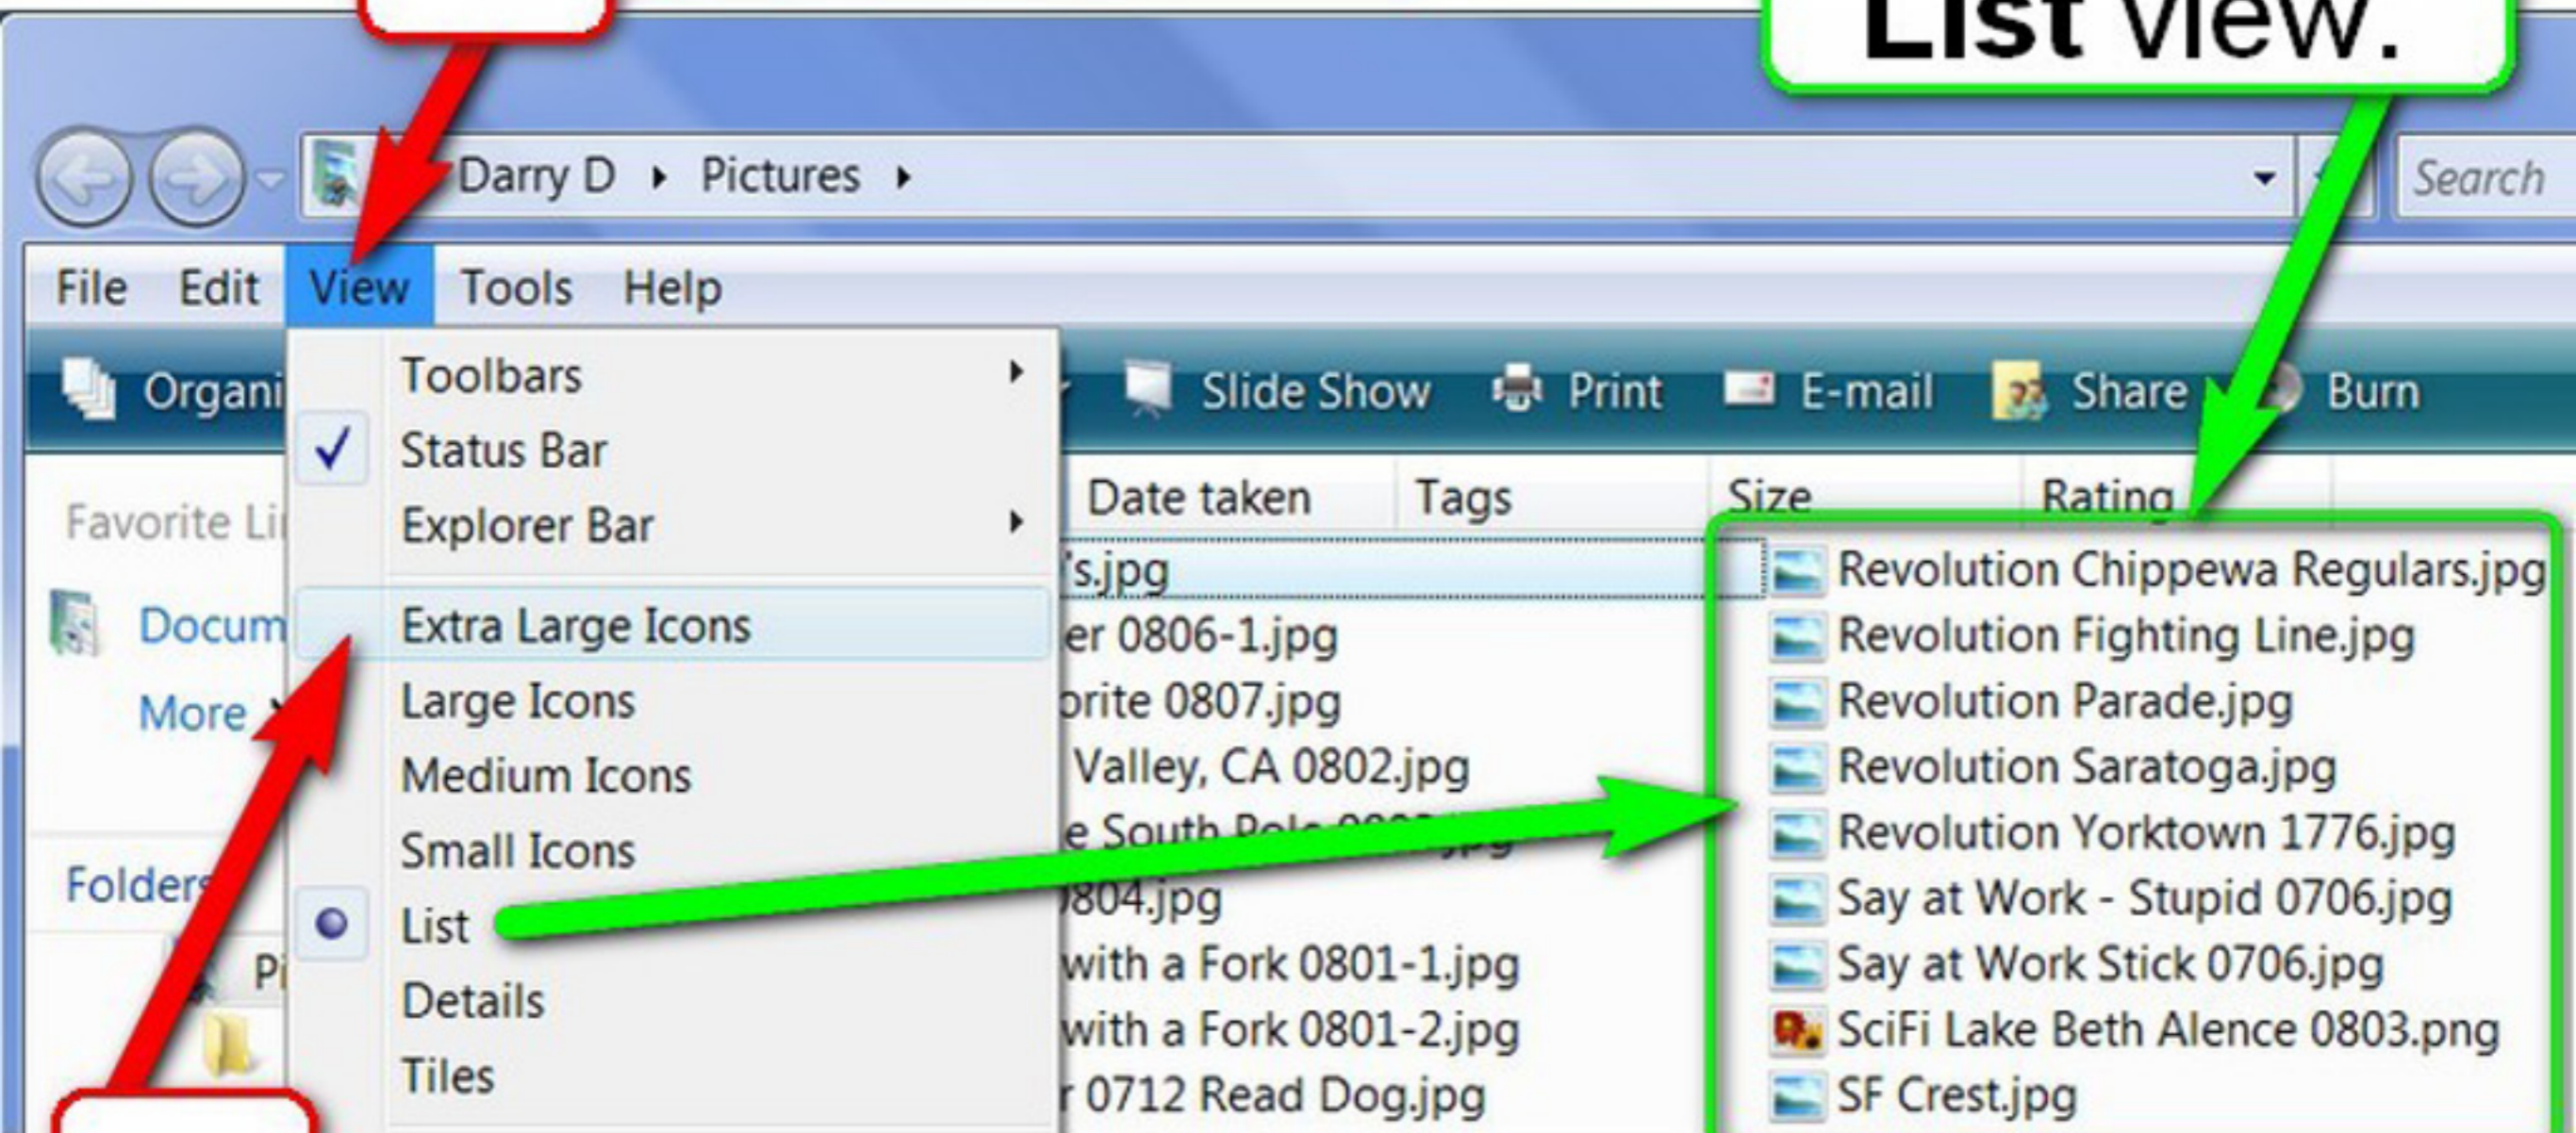

This is the **List** view.

**2**

Left-click on a **View** option.

Favorite Links

- Documents
- More >>

Folders

- Pictures
  - \_DDE GRAPHICS
  - \_HOLD
  - \_MASTER
  - PSE6 SIG Darry D

Name	Date taken	Tags	Size	Rating
------	------------	------	------	--------