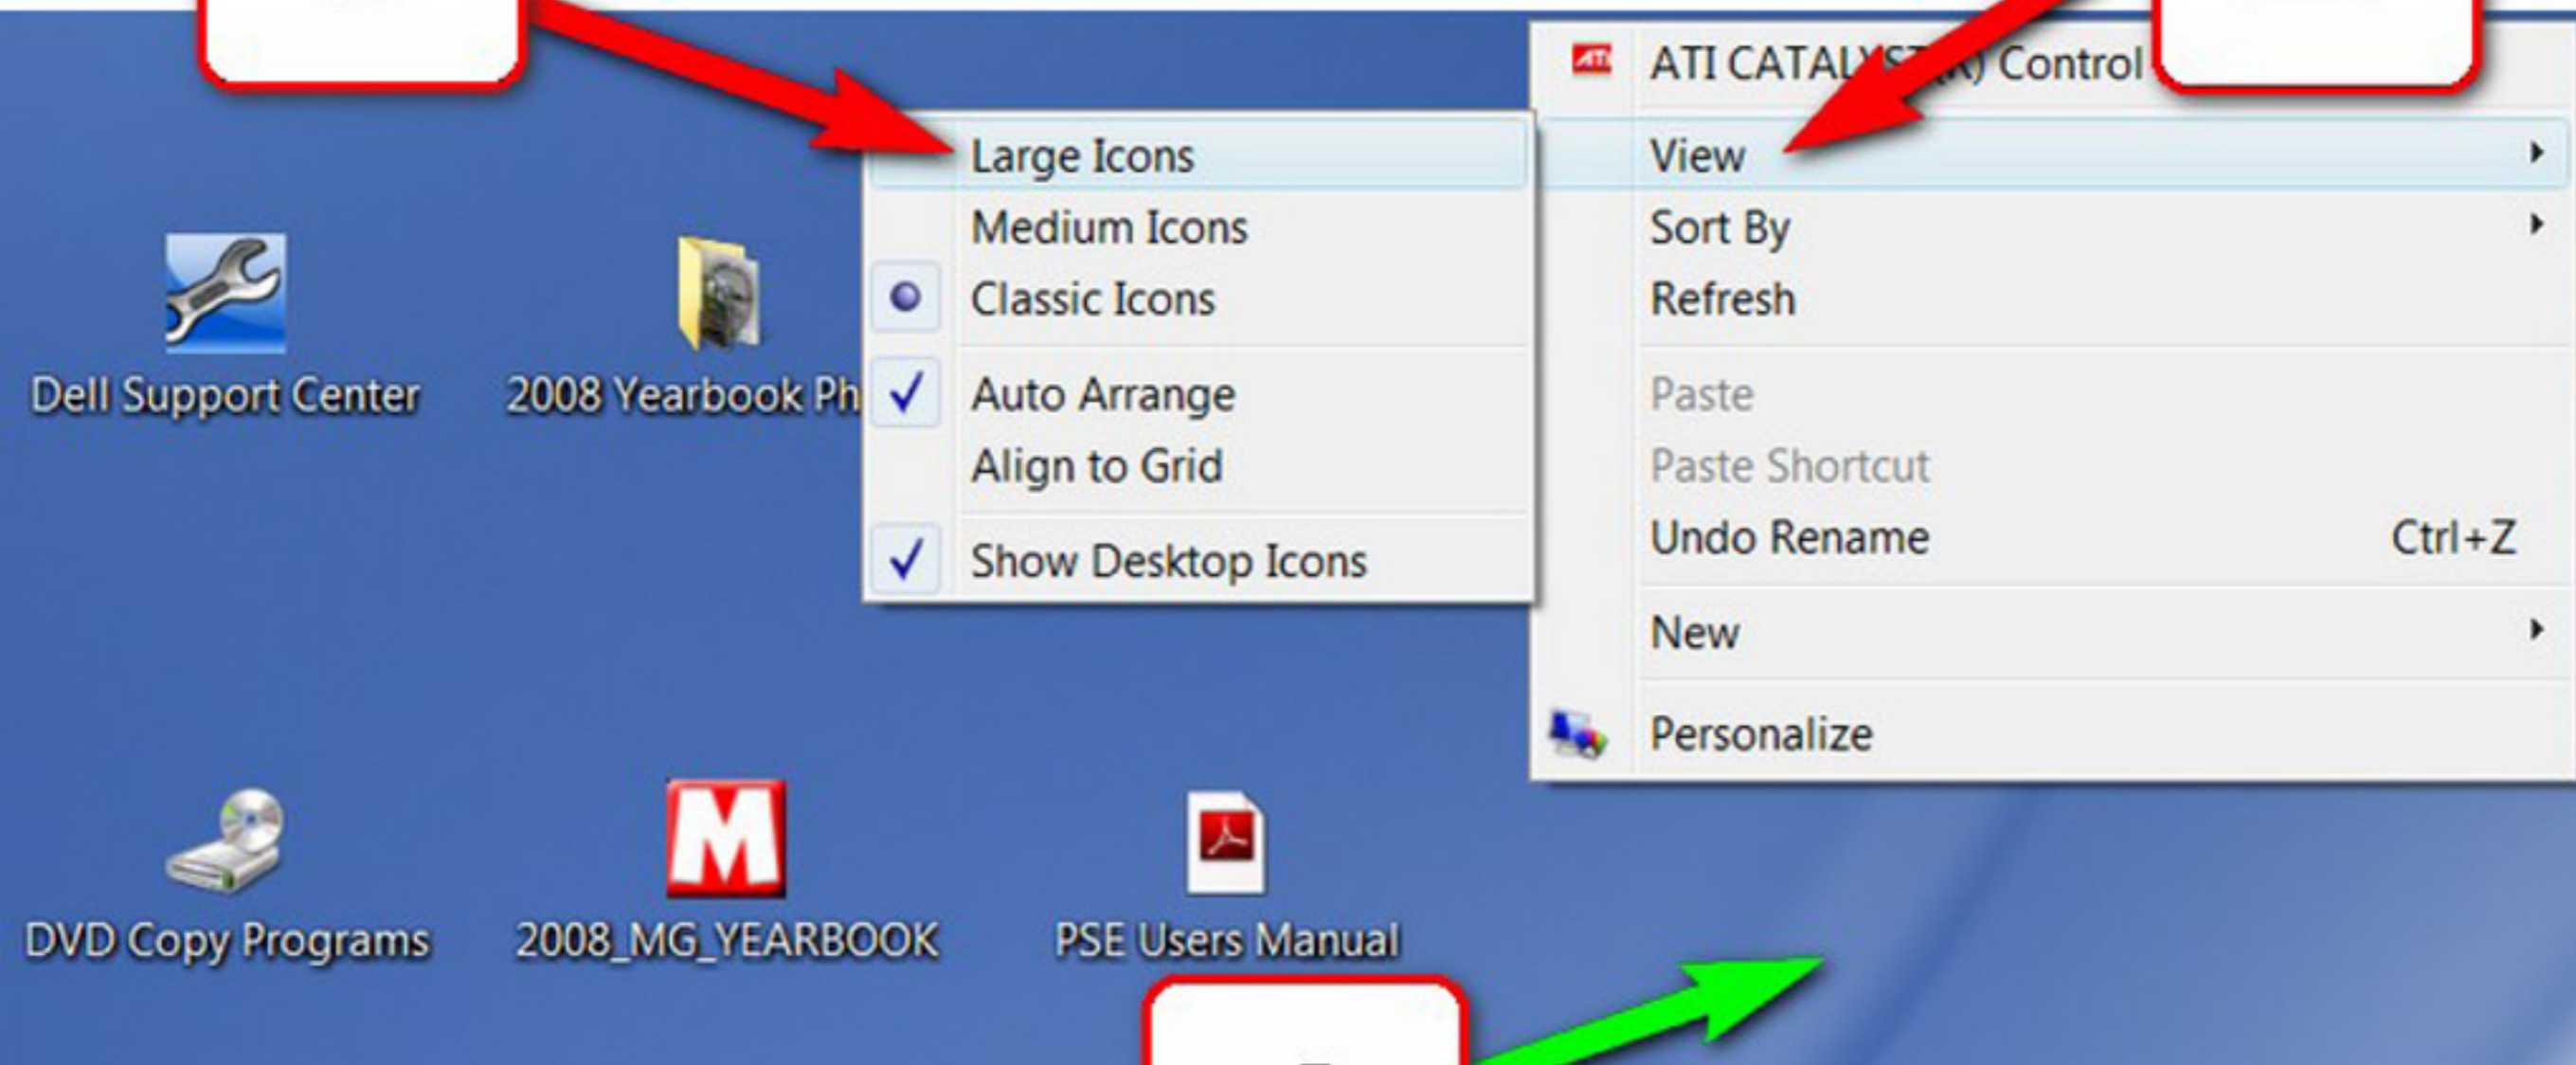

**WINDOWS
VISTA**

**ICONS
ENLARGED**

Darryl D
<http://DarrylD.com>

***Right-arrow key
to advance;
Left-arrow key
to retreat.***

3

**Left-click on
*Large Icons.***

**Left-click
on *View.***

2