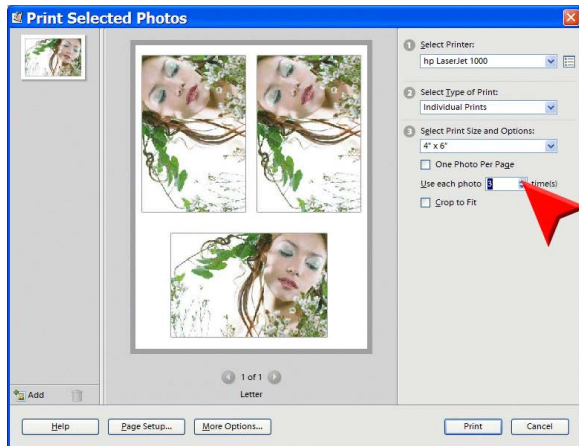

Figure 4

Figure 5

5. If you want, you can change the image size to 4" x 6" (Figure 5).

4. The image appears (Figure 4). IF you click on the "Print" button, it will print as you see it in the preview.

Figure 6

6. IF you remove the check next to “One photo per page,” it will format the photo as you see in Figure 6.

Figure 7

7. You can change the number of photos per page (Figure 7).

Figure 8

8. Click on the “Print” button (Figure 8).

Figure 9

9. You can select more than one photo to be printed (Figure 9).
- ① Click on the first photo to be selected.
- ② Hold down the Ctrl key, on the keyboard, and click on any additional photos (Ctrl + Click).