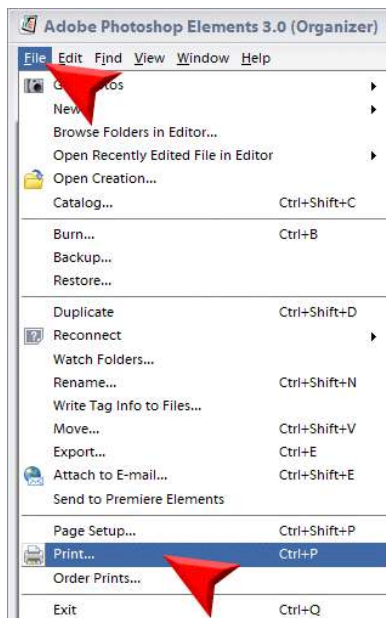

Figure 2

Figure 3

2. From the MenuBar, select File > Print (Figure 2).

3. You may get a warning that the image will now print at less than 220 pixels-per-inch (ppi). This might lead you to believe that 220 ppi is a resolution threshold, above which the image looks good and below which it looks bad. Not so. Your image will look fine. Click "OK" button.