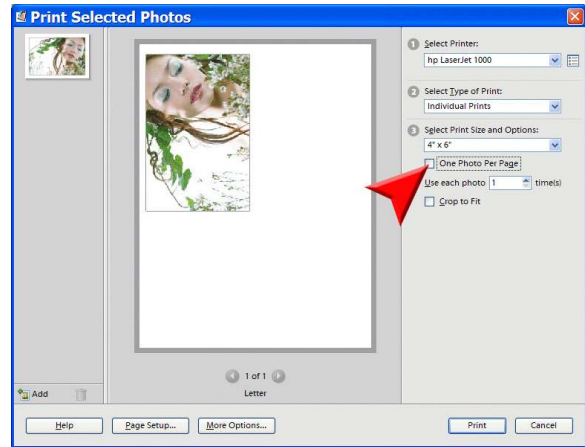

Figure 4

Figure 5

5. If you want, you can change the image size to 4" x 6" (Figure 5).

4. The image appears (Figure 4). IF you click on the "Print" button, it will print as you see it in the preview.

Figure 6

6. IF you remove the check next to “One photo per page,” it will format the photo as you see in Figure 6.

Figure 7

7. You can change the number of photos per page (Figure 7).

Figure 8

8. Click on the “Print” button (Figure 8).

Figure 9

9. You can select more than one photo to be printed (Figure 9).
- ① Click on the first photo to be selected.
- ② Hold down the Ctrl key, on the keyboard, and click on any additional photos (Ctrl + Click).